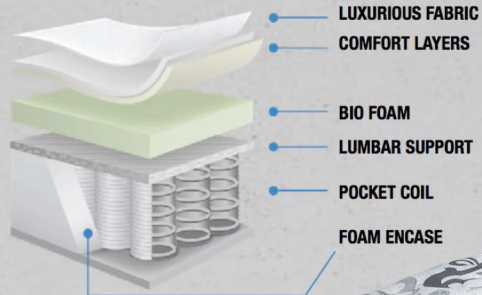

Endless Comfort
BEDDING

Sleep Well

LUXURY LUXURY COLLECTION

MATTRESS STYLE

Foam encased Euro top (Firm or Plush)

SUPPORT SYSTEM

Coil system: 1088 double tempered individually wrapped pocket coils

Tri-zoned coil system for added lumbar support

Edge support: 360 degree foam encasement for edge to edge support and comfort

Support base: Reduces motion transfer across sleep surface

QUILT PACKAGE

Fabric: Plush thick stretch fabric

Quilting: 1" Premium high density foam quilted to 20 oz premium poly

Tack and Jump quilting pattern

PROFILE

(+/- 1/2"): 14" mattress + 7" base = 21" set

COMFORT SYSTEM

Insulation: Full heavy duty insulator fibre pad

Primary Upholstery: 2.5" high density foam in euro top

3/4" layer of supportive foam 1" ultra comfort layer